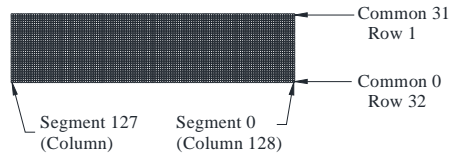

The non-specified tolerance of dimension is ± 0.3 mm .