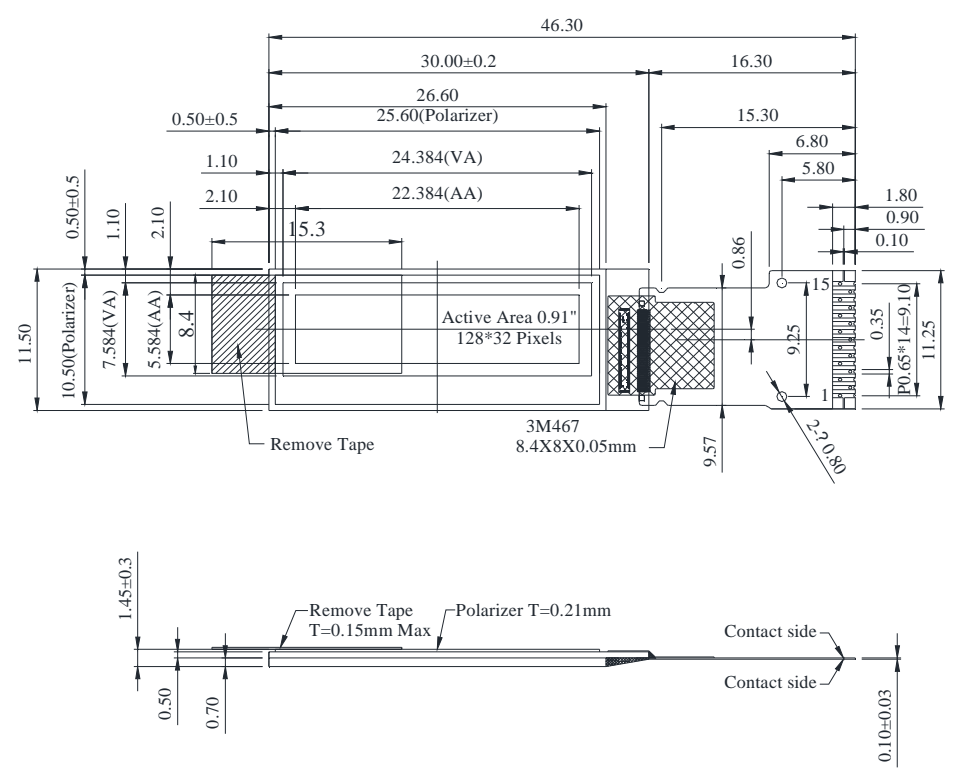

Counter Drawing & Block Diagram